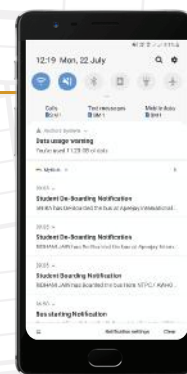

Notifications

Bus timings from school & "Boarded, De-boarded Push Notifications" sent to parents