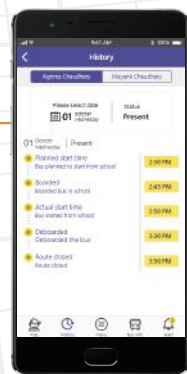

Attendance History

RFID attendance of students with "Entry and Exit" time from the bus