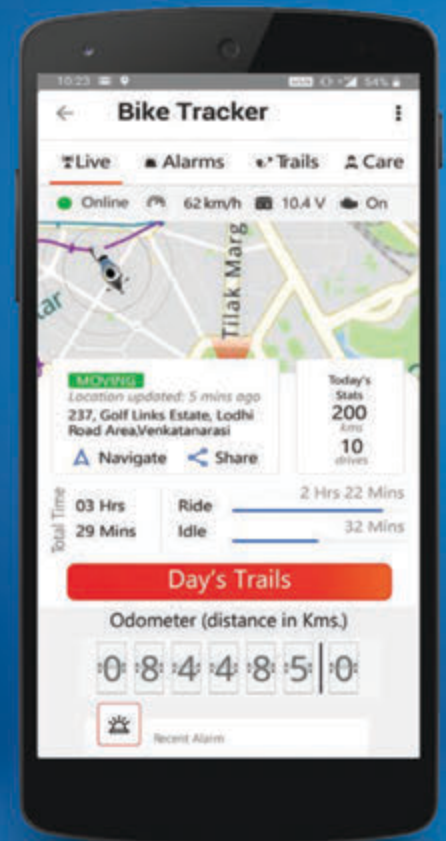

+91-9999-333-223 | support@mapmyindia.com
www.mapmyindia.com

Let's stay connected,
Let's stay safe